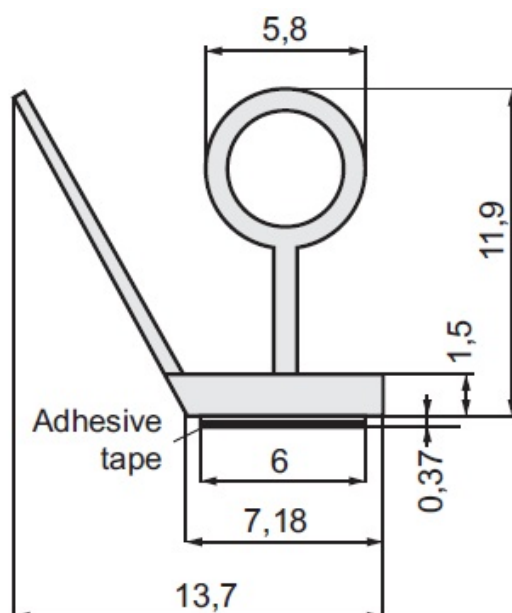

PRODUCT SHEET

Description:

PVC Seal Glass To Floor, ADH01, 2,5 Mtr, F/8-12mm Glass

Item number:

15.22.100-0

Units	Box	Carton	HS Code	Barcode
Pcs.	10	100	3925901000	
				5704866463195

SISO A/S

Mileparken 11
DK-2740 Skovlunde
Denmark
VAT: DK 24786013